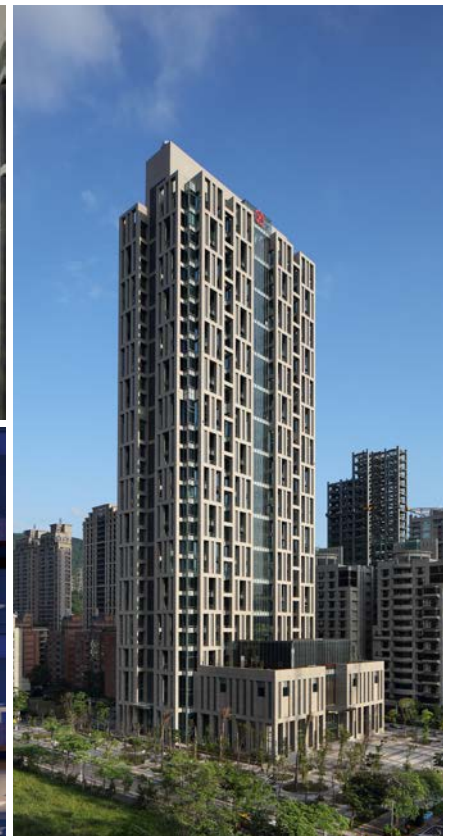

KRIS
YAO
ARTECH

姚仁喜
大元
建築工場

CORPORATE

HUA NAN BANK

Completed: 2014 / 27 stories+B2 / GFA: 51,751 m²

2016/ China Best Tall Building China Honorable Distinction

2017/ Excellent Green Building (Taiwan Green Building Council)