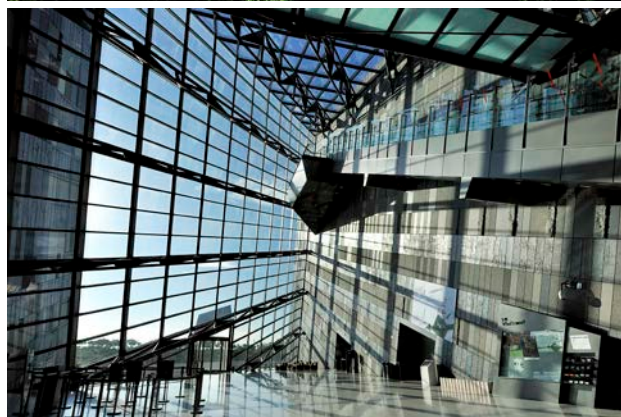

LANYANG MUSEUM, YILAN

Completed: 2010 / 4 stories / GFA:12,472 m²

2010/ 1st Prize, 7th Annual Far Eastern Architectural Design Award Museum

2010/ 1st Prize, 2010 Taiwan Architecture Award

2010/ Superior Construction Quality Award – 10th Public Construction Golden Quality Awards for Outstanding Public Architectural Construction

2011/ FIABCI-Taiwan Real Estate Excellence Award – Construction Quality Category Excellence Award

2011/ The International Awards for Liveable Communities – built Project golden Awards

2012/ The Chicago Athenaeum Museum of Architecture and Design, The European Centre Architecture Art Design and Urban Studies: The International Architecture Award

2012/ Perspective Awards 2012 Certificate of Excellence in Heritage Category

2013/ UED Museum Architectural Design Award - Award of Merit