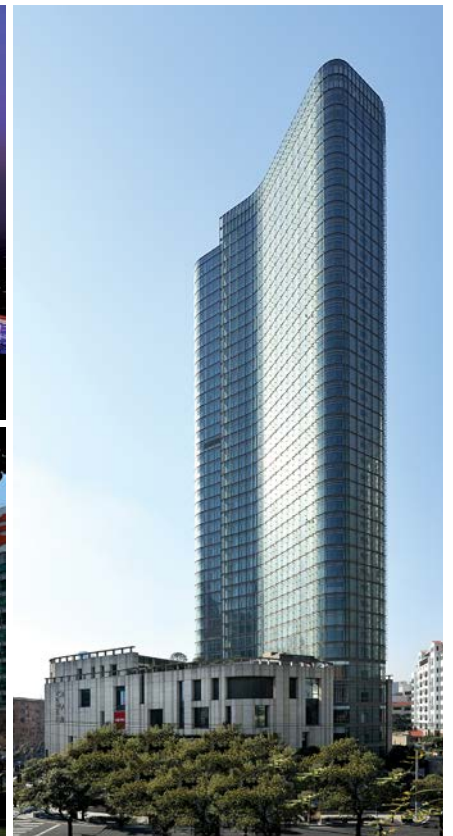

KRIS
YAO
ARTECH

姚仁喜
大元
建築工場

RESIDENTIAL

HUASHAN HOUSE, SHANGHAI

Completed: 2008 / 40 stories+B3 / GFA: 48,729 m²