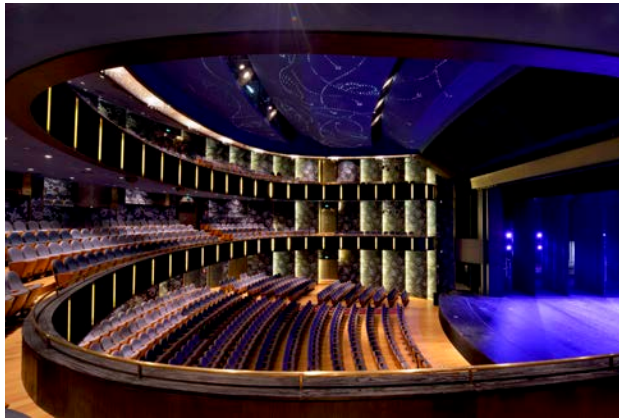

KRIS
YAO
ARTECH

姚仁喜
大元
建築工場

PERFORMING
ARTS CENTERS

WUZHEN THEATER

Completed: 2013 / 5 stories+B1 / GFA: 21,750 m²

2013/ World Architecture Festival Award (Singapore) Shortlisted - Culture Category Wuzhen Theater