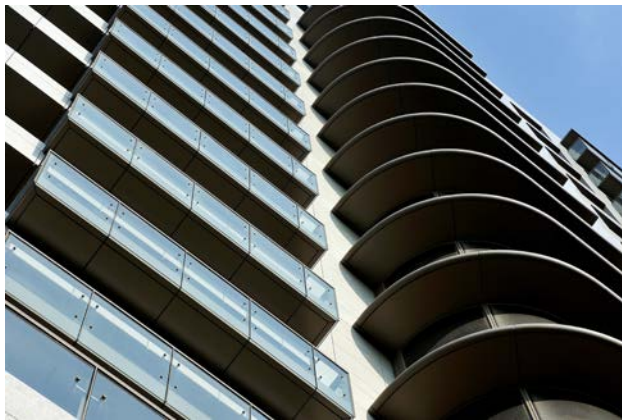

KRIS
YAO
ARTECH

姚仁喜
大元
建築工場

RESIDENTIAL

THE CYPRESS COURT, TAIPEI

Completed: 2010 / 17 stories+B4 / GFA: 14,473 m²