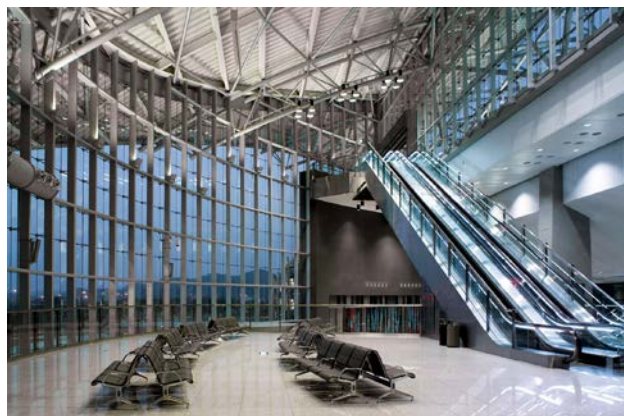

KRIS
YAO
ARTECH

姚仁喜
大元
建築工場

TRANSPORTATION

HSINCHU HIGH-SPEED RAIL STATION

Completed: 2006 / 3 stories / GFA: 20,360 m²

2006/ 1st Prize, The Taiwan Annual Architecture Awards

2007/ Honorable Mention, 6th Annual Far Eastern Architectural Design Award