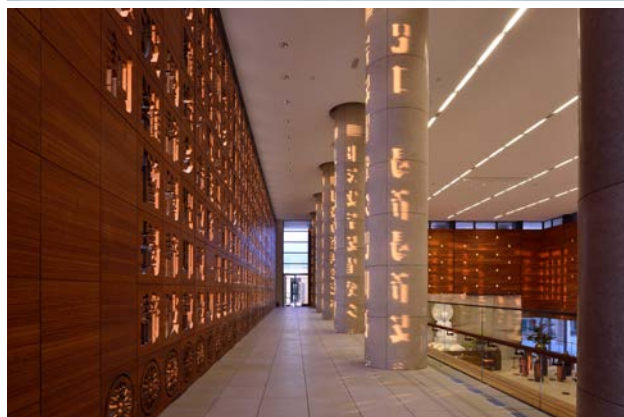

KRIS
YAO
ARTECH

姚仁喜
大元
建築工場

SPIRITUAL
SPACES

遠東建築獎
THE FAR EASTERN ARCHITECTURAL DESIGN AWARDS

WATER-MOON MONASTERY, TAIPEI

Completed: 2012 / 2 stories+B1 / GFA: 8,056 m²

- 2013/ WACA Architectural Design Award (China) Award of Merit
- 2013/ World Architecture Festival Award (Singapore) Shortlisted - Religion Category
- 2013/ Taiwan Architecture Award – First Prize
- 2014/ The Far Eastern Architectural Design Award - Honorable Mention & Most Popular Award
- 2014/ Design For Asia (DFA) Awards
- 2014/ Water Moon Monastery has been awarded the “National Architecture Awards, 2014”
- 2014/ Taipei Urban Landscape Award, Taipei City Government
- 2014/ First Prize of Excellence in Concrete Construction Awards