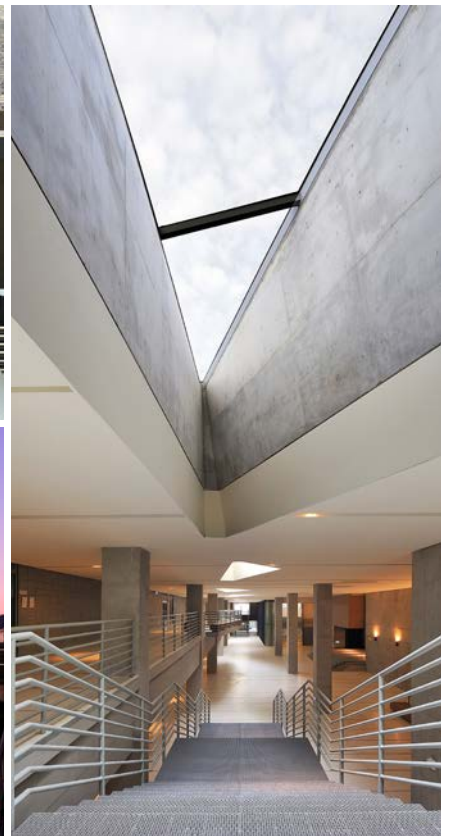

## SHIH CHIEN UNIVERSITY GYMNASIUM AND LIBRARY

Completed: 2009 / 5 stories+B2 / GFA: 26,849 m<sup>2</sup>

2011/ Taiwan Architecture Award Honorable Mention

2012/ Taipei Urban Landscape Award, First Prize Taipei City Government