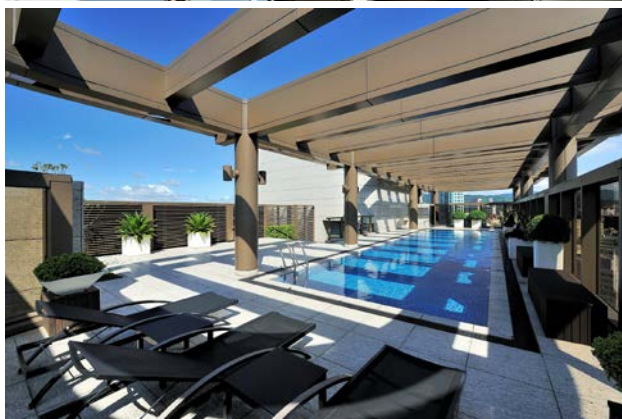

KRIS
YAO
ARTECH

姚仁喜
大元
建築工場

RESIDENTIAL

THE CYPRESS COURT, TAIPEI

Completed: 2010 / 17 stories+B4 / GFA: 14,473 m²