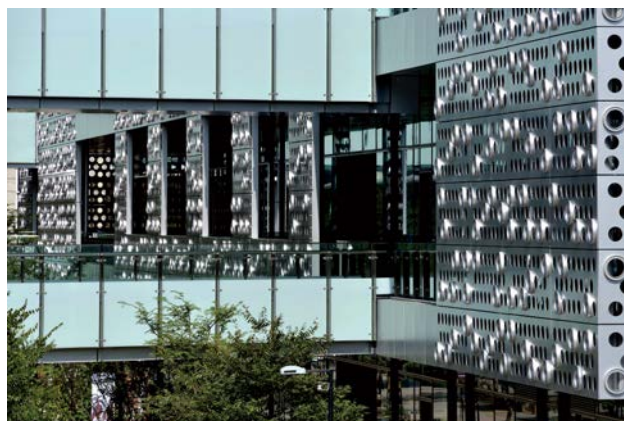

KRIS
YAO
ARTECH

姚仁喜
大元
建築工場

HOTELS

HUMBLE HOUSE

Completed: 2013 / 22 stories+B5 / GFA: 55,010 m²