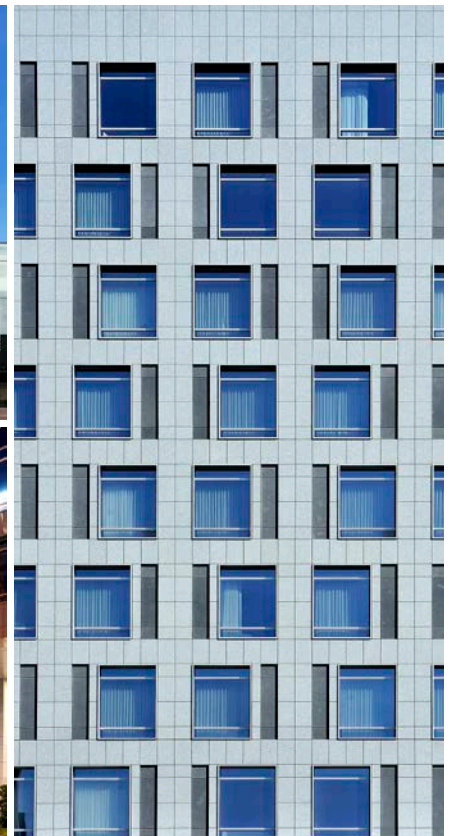

KRIS
YAO
ARTECH

姚仁喜
大元
建築工場

HOTELS

MERIDIAN HOTEL AND OFFICE COMPLEX

Completed: 2010 / 21 stories+B3 / GFA: 80,012 m²